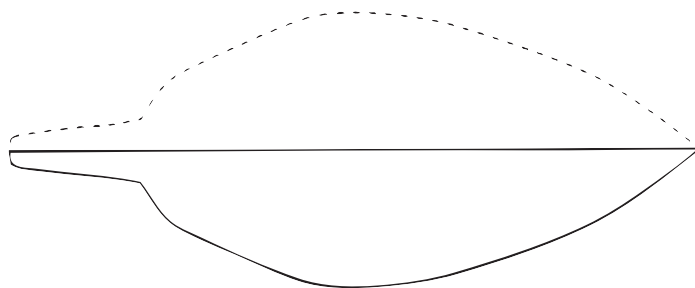

Paper Flower Wreath - Bud & Leaf Templates

Rose
8-10 large petals & 6-8 smaller
petals per flower, depending
on size desired

Leaves

Fold paper and cut along the
solid line. For extra detail, use a
pinking sheer.