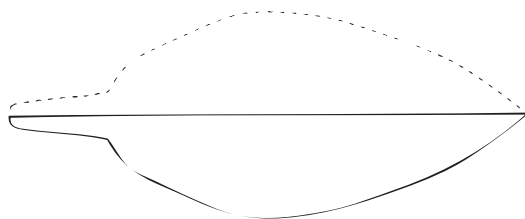

Paper Flower Wreath - Bud & Leaf Templates

Rose
8-10 large petals & 6-8 smaller
petals per flower, depending
on size desired

Leaves

Fold paper and cut along the
solid line. For extra detail, use a
pinking sheer.

Lily
20 - 25 petals depending on
look desired

Small Pansy
2 petals + 2 of the smaller
rose petals